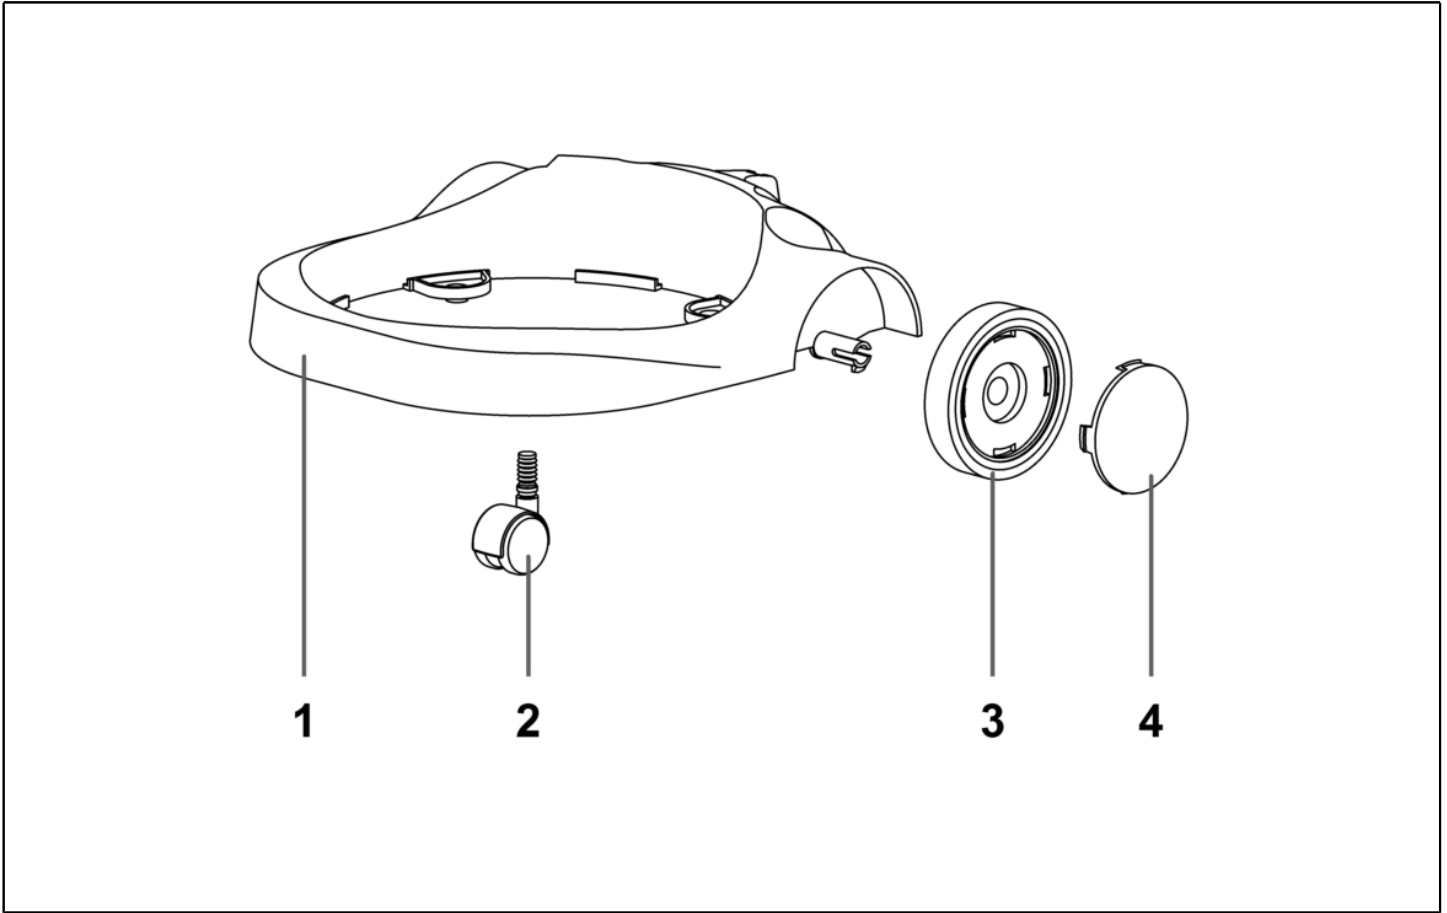

Ref. K	Part N.	Old Ref.	Description	Quantity	Validity		Price
					From	To	
0001	MPVR40522	020744NE	TROLLEY TROLLEY BODY 500 VEGAS BL	1,00			--
0002	RTRT42006	00558	TROLLEY BOX WHEEL	2,00			--
0003	RTRT85778	06043	WHEEL BODY YES	2,00			--
0004	MPVR40523	06044NE	WHEEL COVERING YES BLACK	2,00			--